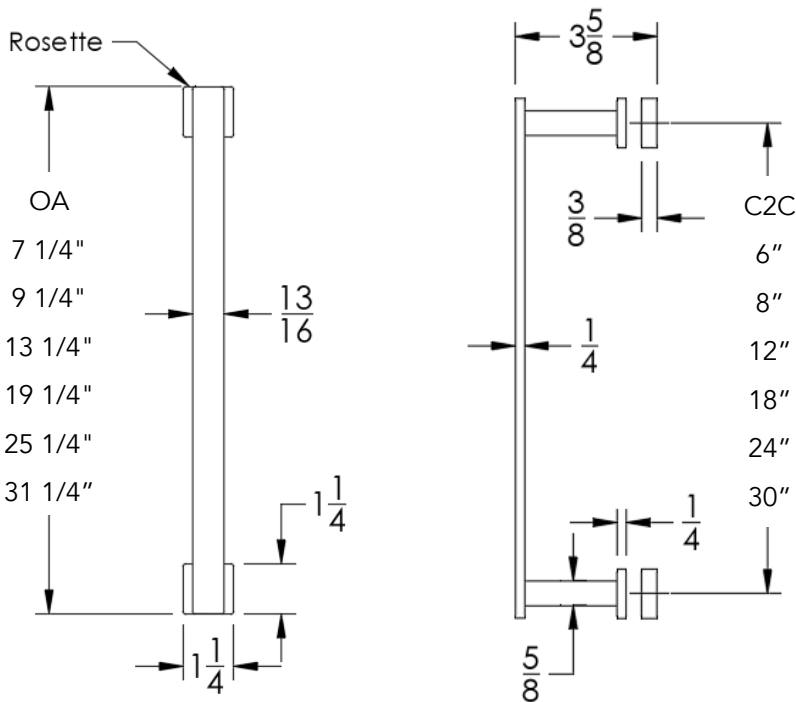

neelnox

LET
THERE
BE **DESIGN.**

FEATURES

- Premium 304 Grade Stainless Steel
- Solid Mount Construction
- Concealed Installation Hardware
- Solid End Cap provided for side opposite to the door for a seamless look

OA	C2C	MODEL
7 1/4"	6"	RHM-SSD6-GR
9 1/4"	8"	RHM-SSD8-GR
13 1/4"	12"	RHM-SSD12-GR
19 1/4"	18"	RHM-SSD18-GR
25 1/4"	24"	RHM-SSD24-GR
31 1/4"	30"	RHM-SSD30-GR

FRONT

SIDE

Installation Notes: Center to center hole drilling dimension are same as mentioned in column. Diameter of glass hole for installation is 1/2".

Standard hardware supplied can accommodate glass thicknesses 1/4" to 1/2". Please contact us for custom hardware in case glass thickness exceeds 1/2".

Dimensions in inches

NOTE: Dimensions subject to change without notice.